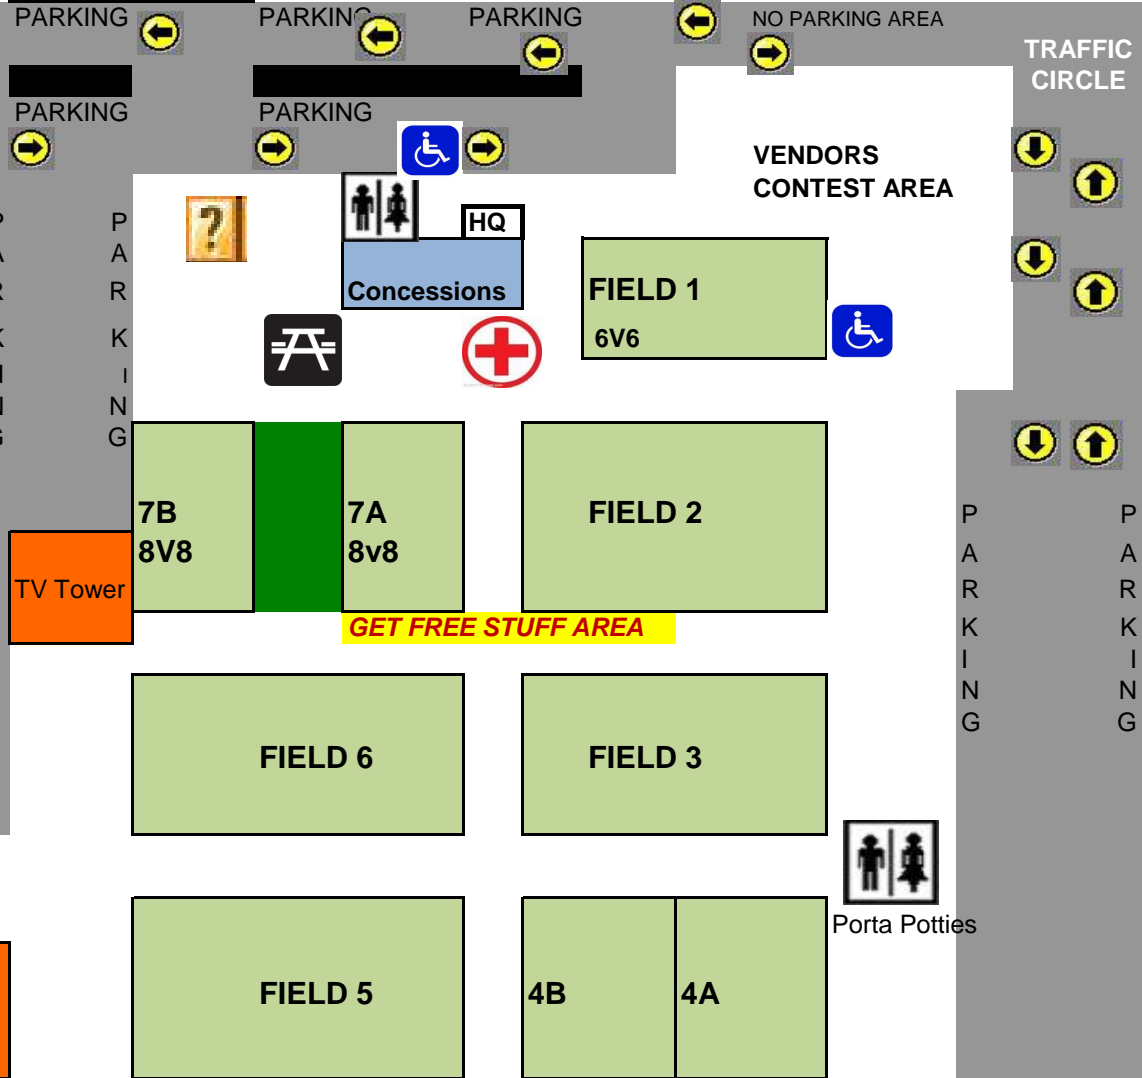

SOFTBALL FIELDS

SOFTBALL FIELDS

SHELTER FOR REFEREES

Porta Potties

GET FREE STUFF AREA

Porta Potties

FRANK LISKE SOCCER COMPLEX
 4001 STOUGH ROAD
 CONCORD, NC 28027